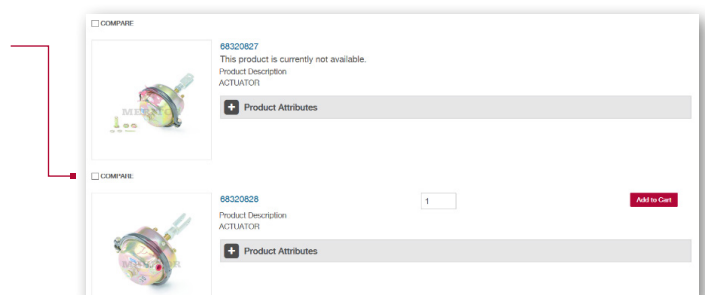

### How To:

1. Sign in, select the product type you wish to search for.

2. Now that you have selected your **product type**, you can select the **product range** required within this category.

3. You can select **up to four items** to compare by ticking the box.

## How To:

- Click on compare to **see your list of products side-by-side.**

- From here, you can also **add products to your cart.**

- If you wish to see a picture for a specific product, please contact our MPX Admin Team: [mpxadmin.ameu@meritor.com](mailto:mpxadmin.ameu@meritor.com)