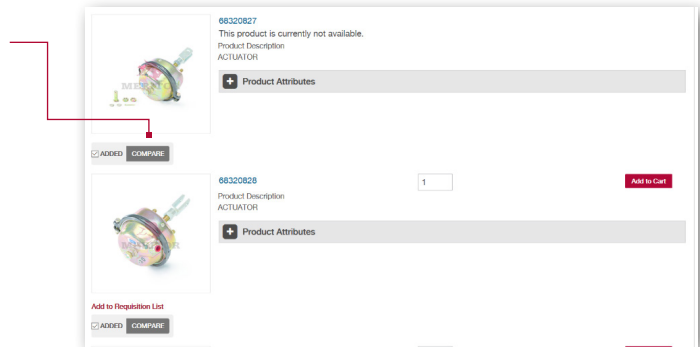

### How To:

1. Sign in, select the product type you wish to search for.

2. Now that you have selected your **product type**, you can select the **product range** required within this category.

3. You can select **up to four items** to compare by ticking the box.

## How To:

- Click on compare to **see your list of products side-by-side.**

- From here, you can also **add products to your cart.**

- If you wish to see a picture for a specific product, please contact our MPX Admin Team: [mpxadmin.ameu@meritor.com](mailto:mpxadmin.ameu@meritor.com)