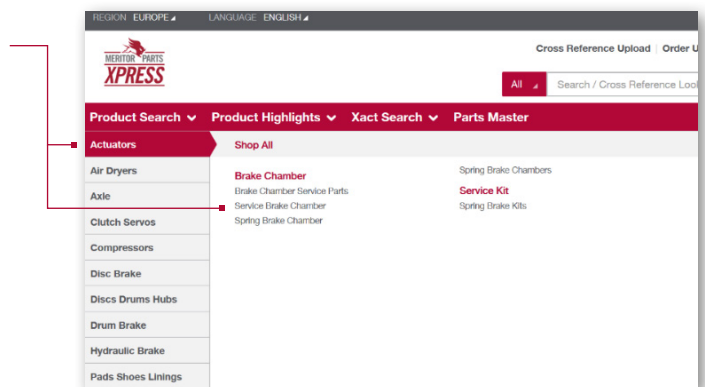

2. Now that you have selected your **product type**, you can select the **product range** required within this category.