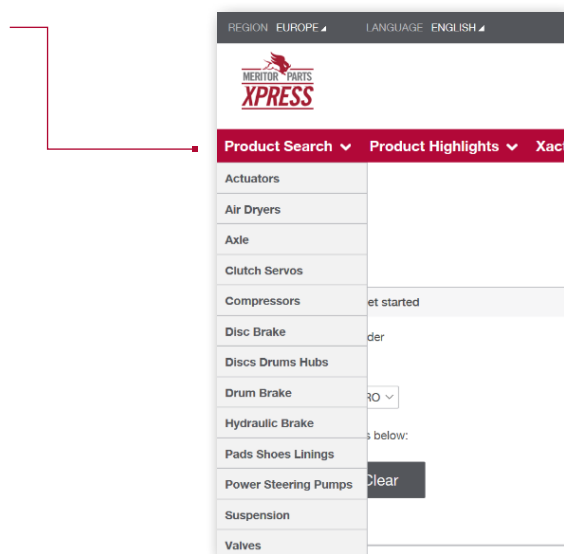

## Meritor Parts Xpress

# HOW TO USE THE DRILL-DOWN AND COMPARE FUNCTIONS

### How To:

1. Sign in, select the product type you wish to search for.

2. Now that you have selected your **product type**, you can select the **product range** required within this category.

3. You can select **up to four items** to compare by ticking the box.