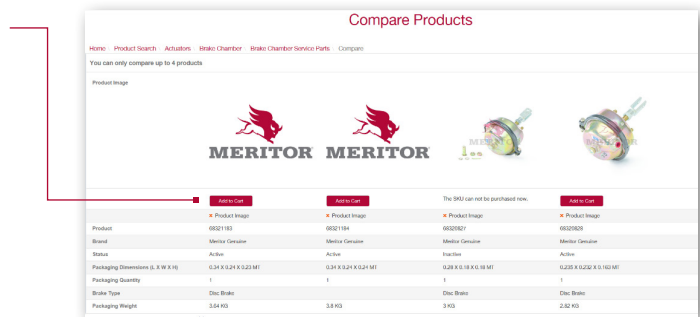

### How To:

1. Sign in, select the product type you wish to search for.

2. Now that you have selected your **product type**, you can select the **product range** required within this category.

3. You can select **up to four items** to compare by ticking the box.

## How To:

- Click on compare to **see your list of products side-by-side.**

- From here, you can also **add products to your cart.**

- If you wish to see a picture for a specific product, please contact our MPX Admin Team: [mpxadmin.ameu@meritor.com](mailto:mpxadmin.ameu@meritor.com)